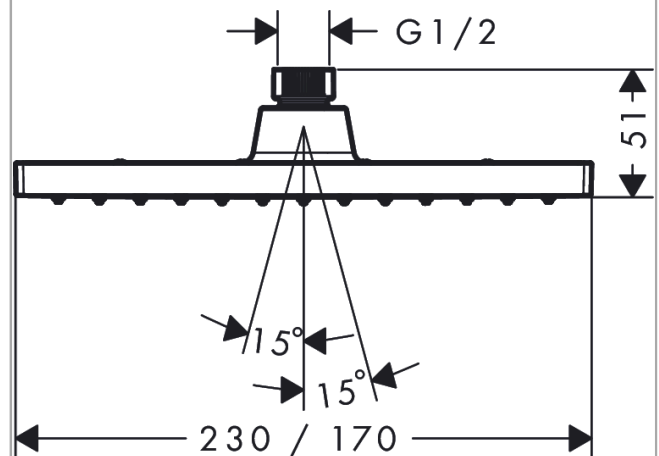

Vernis Shape

Overhead shower 230 1jet EcoSmart

Surfaces: **Chrome** Article Number: **26283000**

Description

product features

- shower head size: 230 x 170 mm
- spray type: Rain
- ball-joint: overhead shower angle adjustable
- material spray disc: plastic
- maximum flow rate at 3 bar: 8,7 l/min
- minimum flow pressure: 1 bar
- overhead shower removable for cleaning
- installation: ceiling or wall
- connection thread G ½
- connection dimension: DN15

Technology

Product image

Scale drawing

Flowchart

The consumption was measured in combination with the appropriate fittings (thermostat/mixer/in-wall valve) to reflect actual application in practice.