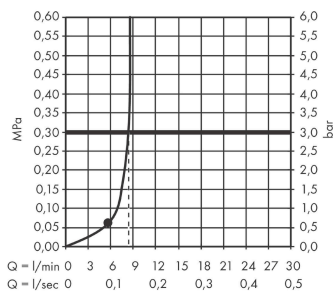

Vernis Shape

Overhead shower 230 1jet EcoSmart

Surfaces: **Chrome** Article Number: **26283000**

Description

product features

- shower head size: 230 x 170 mm
- spray type: Rain
- ball-joint: overhead shower angle adjustable
- material spray disc: plastic
- maximum flow rate at 3 bar: 8,7 l/min
- minimum flow pressure: 1 bar
- overhead shower removable for cleaning
- installation: ceiling or wall
- connection thread G ½
- connection dimension: DN15

Technology

Product image

Scale drawing

Flowchart

The consumption was measured in combination with the appropriate fittings (thermostat/mixer/in-wall valve) to reflect actual application in practice.